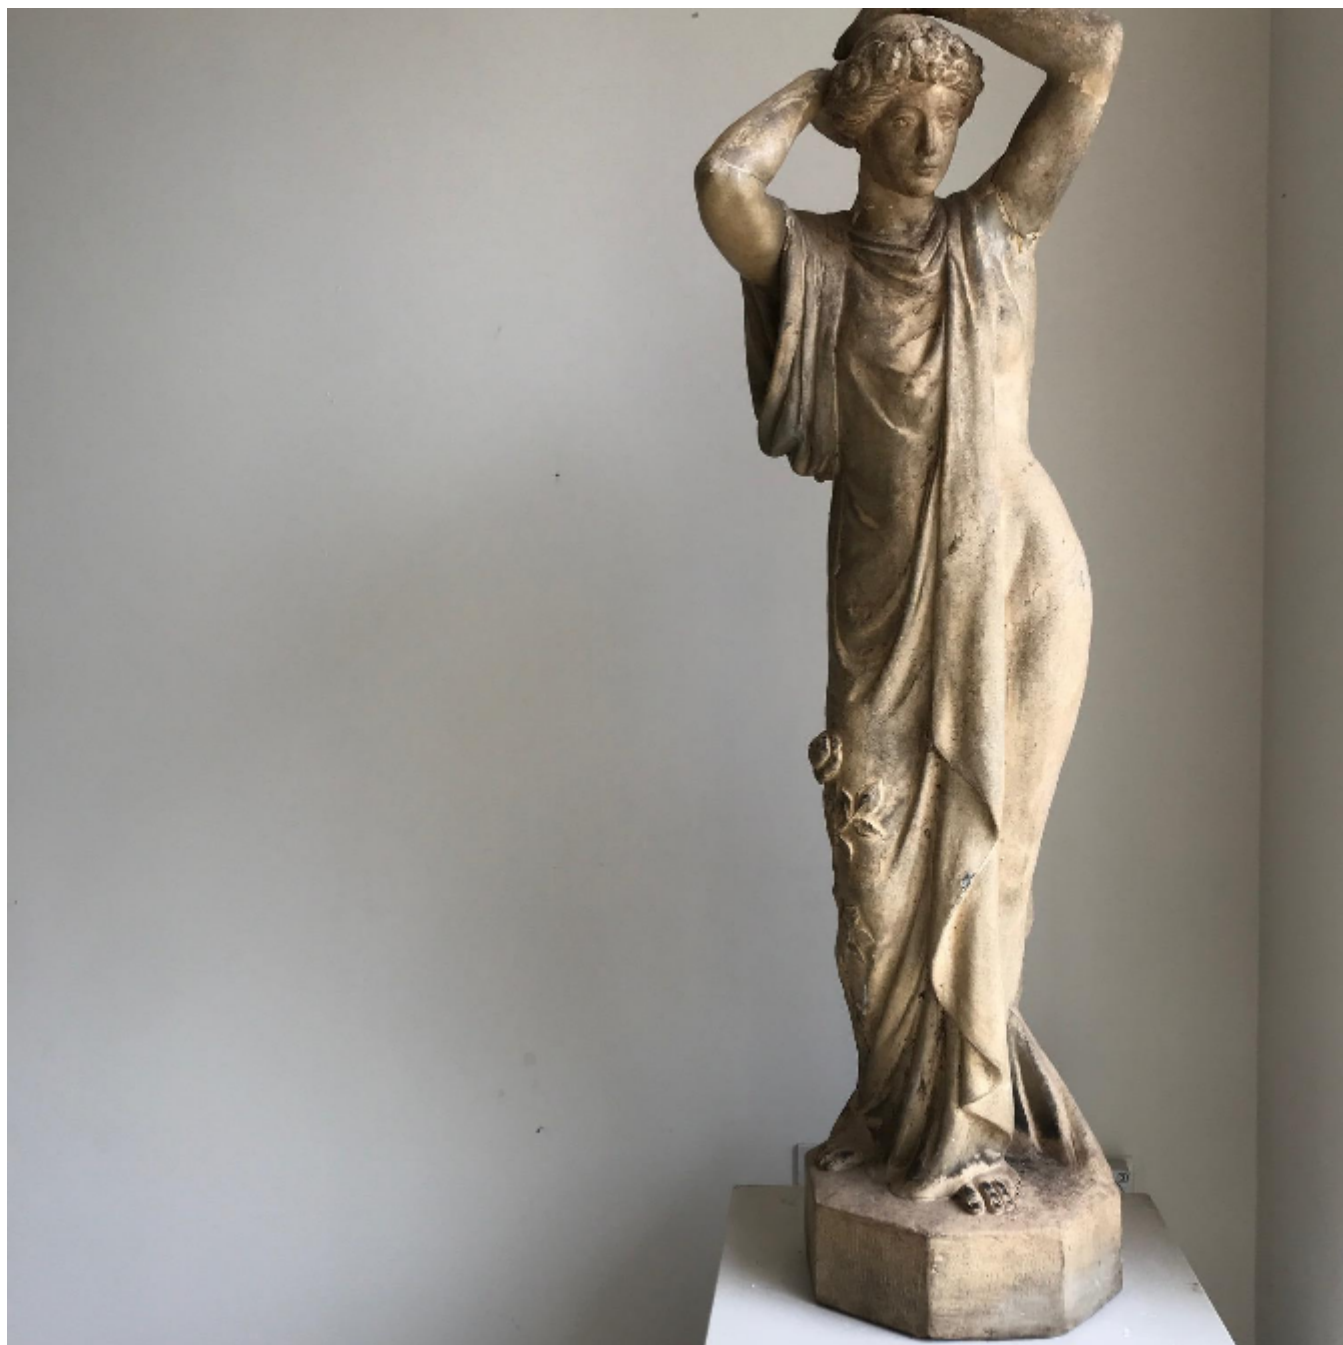

Doulton statue

Sold

REF: 660

Height: 101.56 cm (40")

Width: 30.47 cm (12")

Depth: 30.47 cm (12")

Description

A C19 th Buff terracotta, stamped Doulton statue of a maiden Draped in diaphanous robes. Roses and foliage climbing the robes. A beautiful pose of the maiden tying her hair. Condition: there is a bad repair to one arm which could easily be sorted.